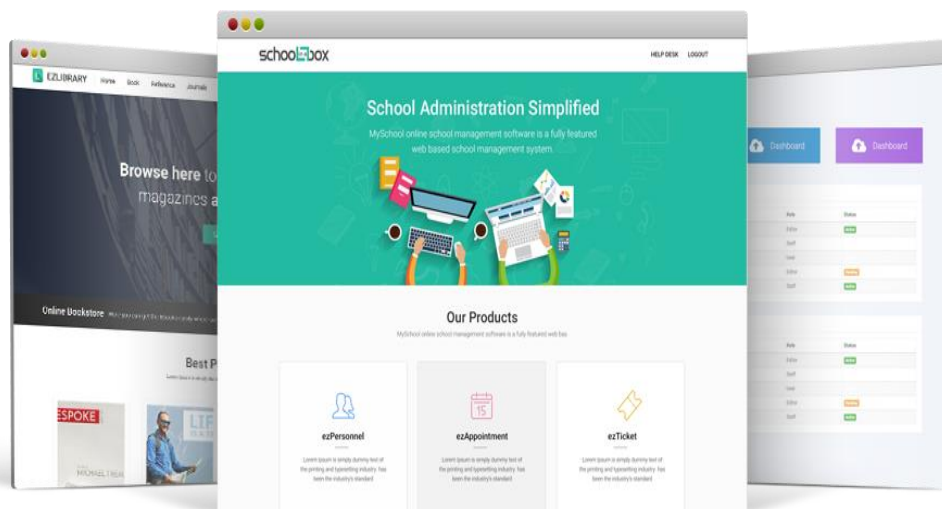

## School In A Box

*With technology finding its way to Edu-World, it has become imperative for educational institutions to use latest inventions and stay competitive. Better school administration and management necessitates versatile use of web. This laid foundation stone for the concept of School Management Software- School In A Box.*

*School In A Box is an inclusive school management /school administration software that is designed with a sole intention of supporting schools in effectively managing their school related operations and activities. It is a result of years of research on reducing the management efforts and maximizing efficiency of school management systems. School In A Box has changed the way a school works and administers its day-to-day operations. In simple words, it has simplified the management efforts and emerged as a smart solution for e-age schools.*

## school in a box

## School In A Box

---

School In A Box modules are:

EzSchool

EzAppointment

EzPersonnel

school **in a** BOX

EzTicket